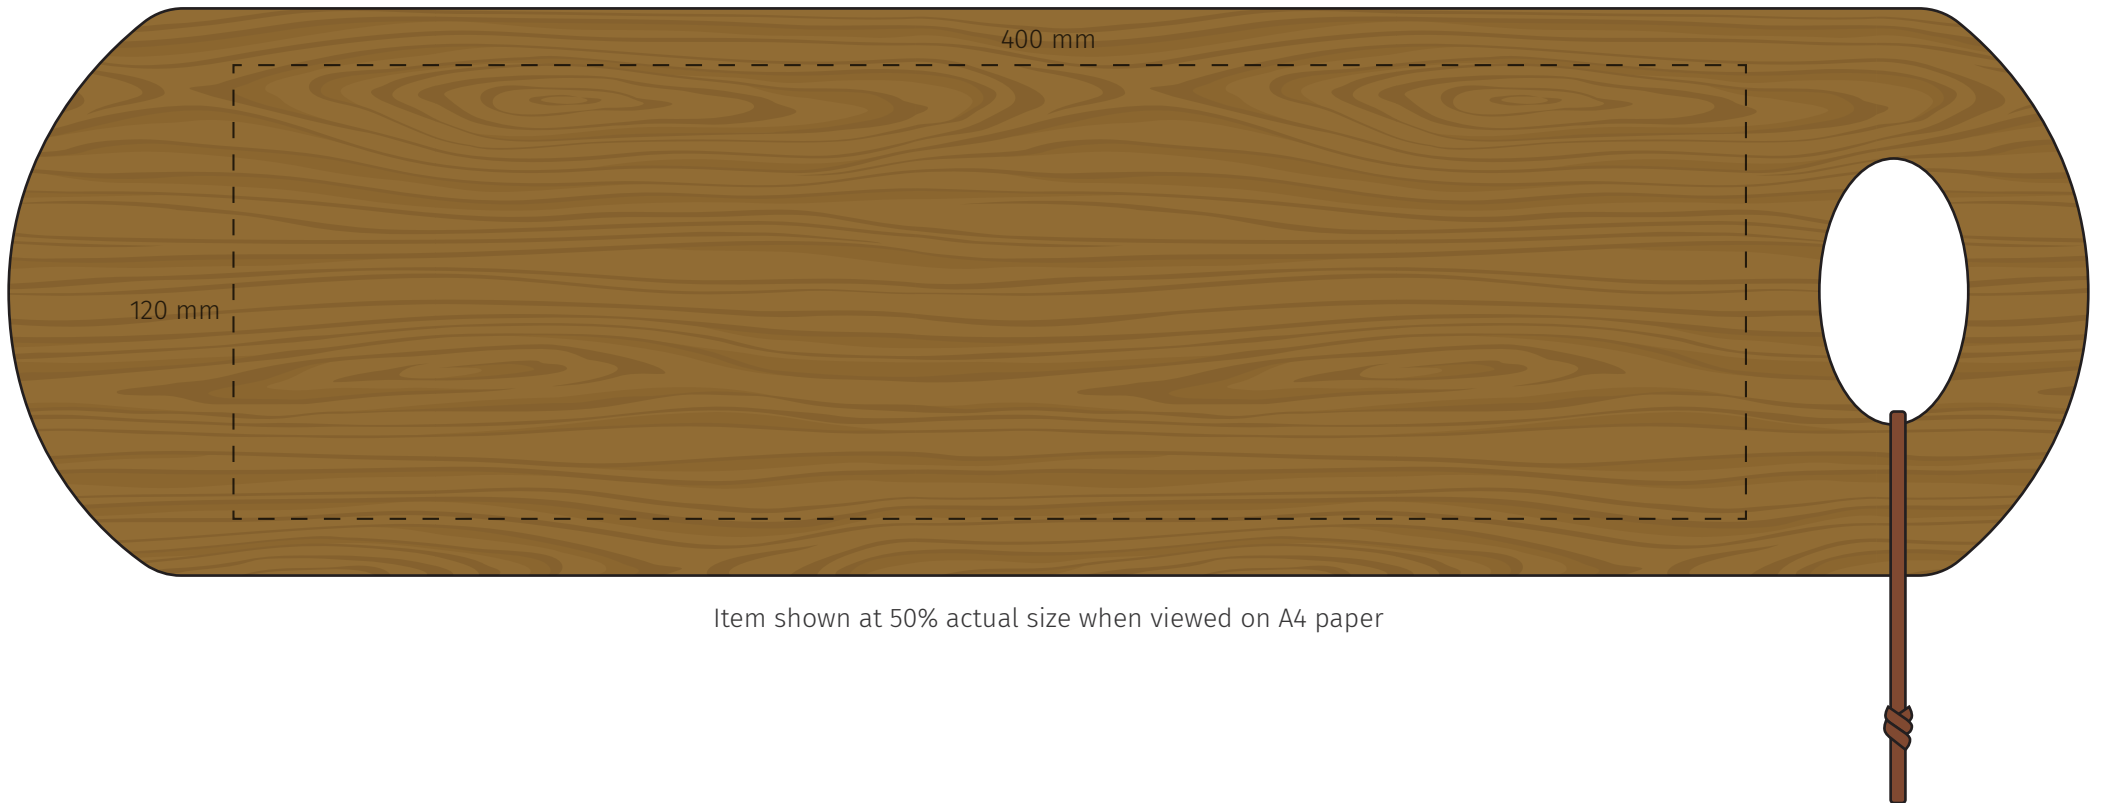

TEMPLATE:
■ GRAZER CHEESEBOARD

SCREENPRINT

Item shown at 50% actual size when viewed on A4 paper

BRANDING

Screenprint: Maximum branding area 400 x 120 mm

TEMPLATE:
■ GRAZER CHEESEBOARD

ENGRAVE

Item shown at 50% actual size when viewed on A4 paper

BRANDING

Engrave: Maximum branding area 100 x 100 mm